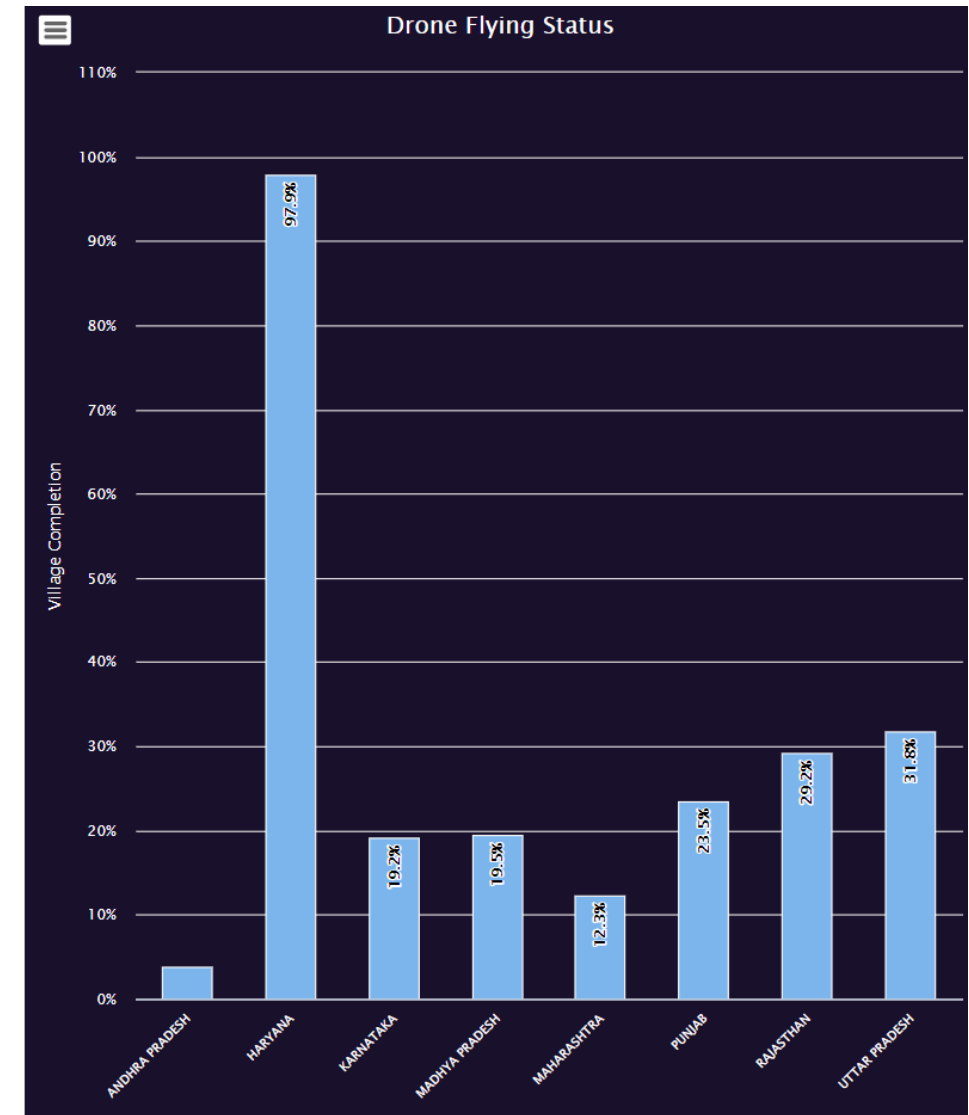

Portal Design with GIS powered by BharatMaps