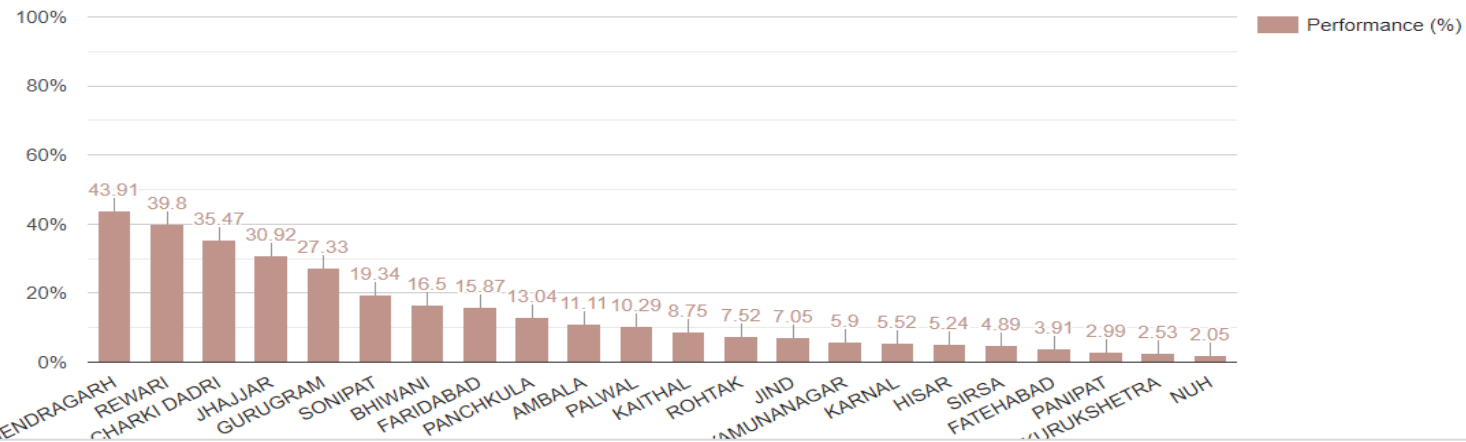

Analytical Reports

Screen Reader Access

Skip to Main Content

Search here...

Ministry of Panchayat Raj
Government of India

Home

Brochures / Flyers

Login

Feature Extraction Pending Report

Select State :

Select Week :

Haryana

13-05-2021

RESET

← GET DATA

× CLOSE

Percentage Charts View

Percentage Table View

DOWNLOAD PDF

FEATURE EXTRACTION PENDING