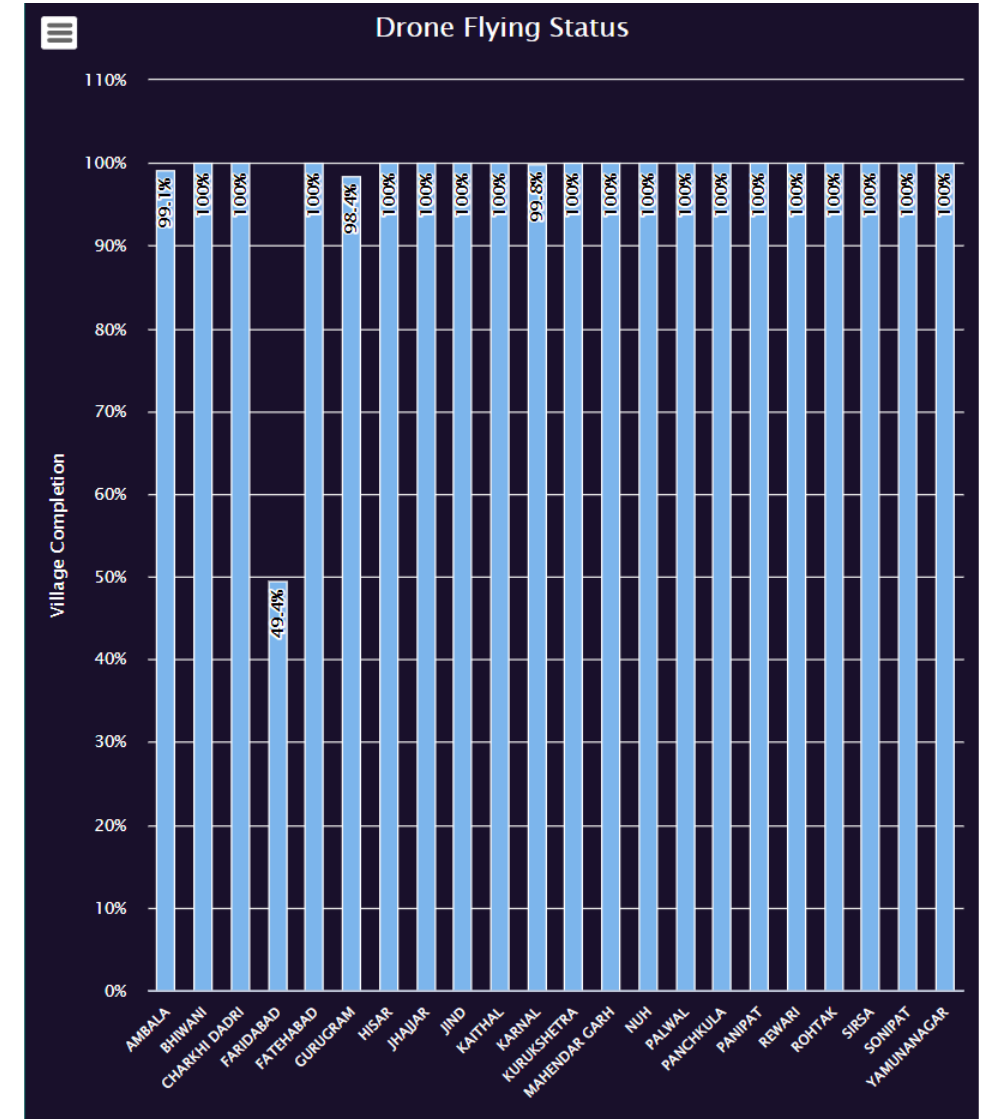

Portal Design with GIS powered by BharatMaps