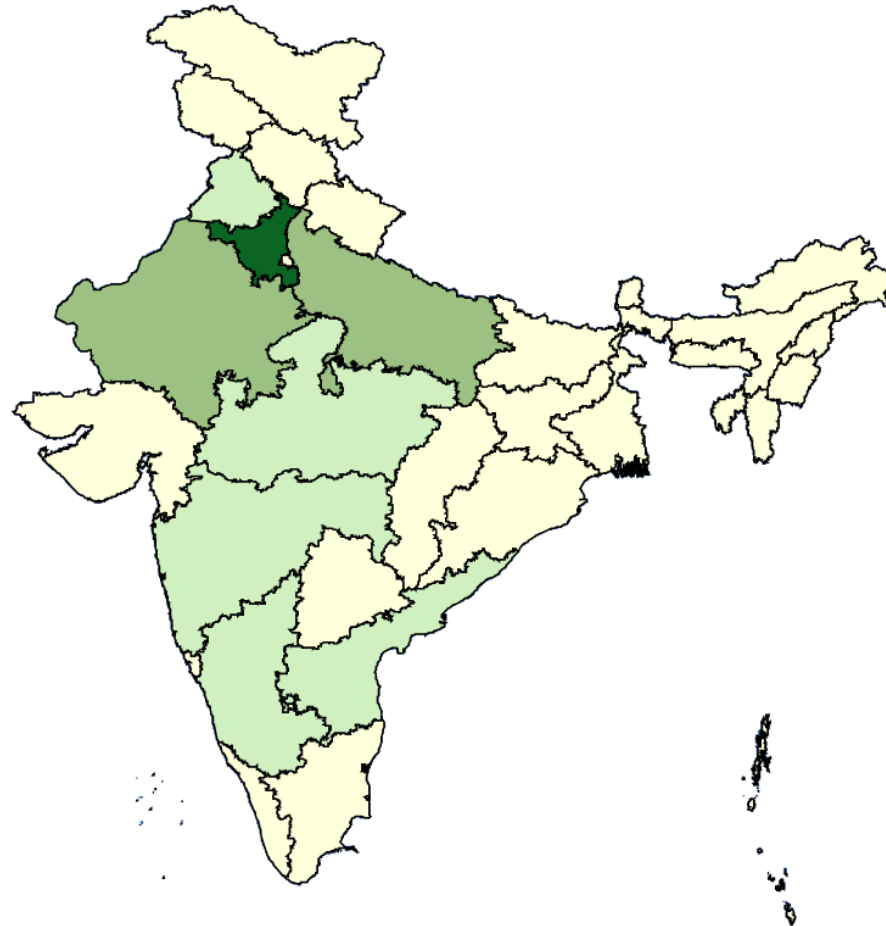

# Portal Design with GIS powered by BharatMaps

Chart

Drone Flying Status ▾

Select State ▾

Select Month ▾

2021 ▾

BELOW 25%    25%-50%    50%-70%    70%-90%    90%-100%    NOT COMMENCED