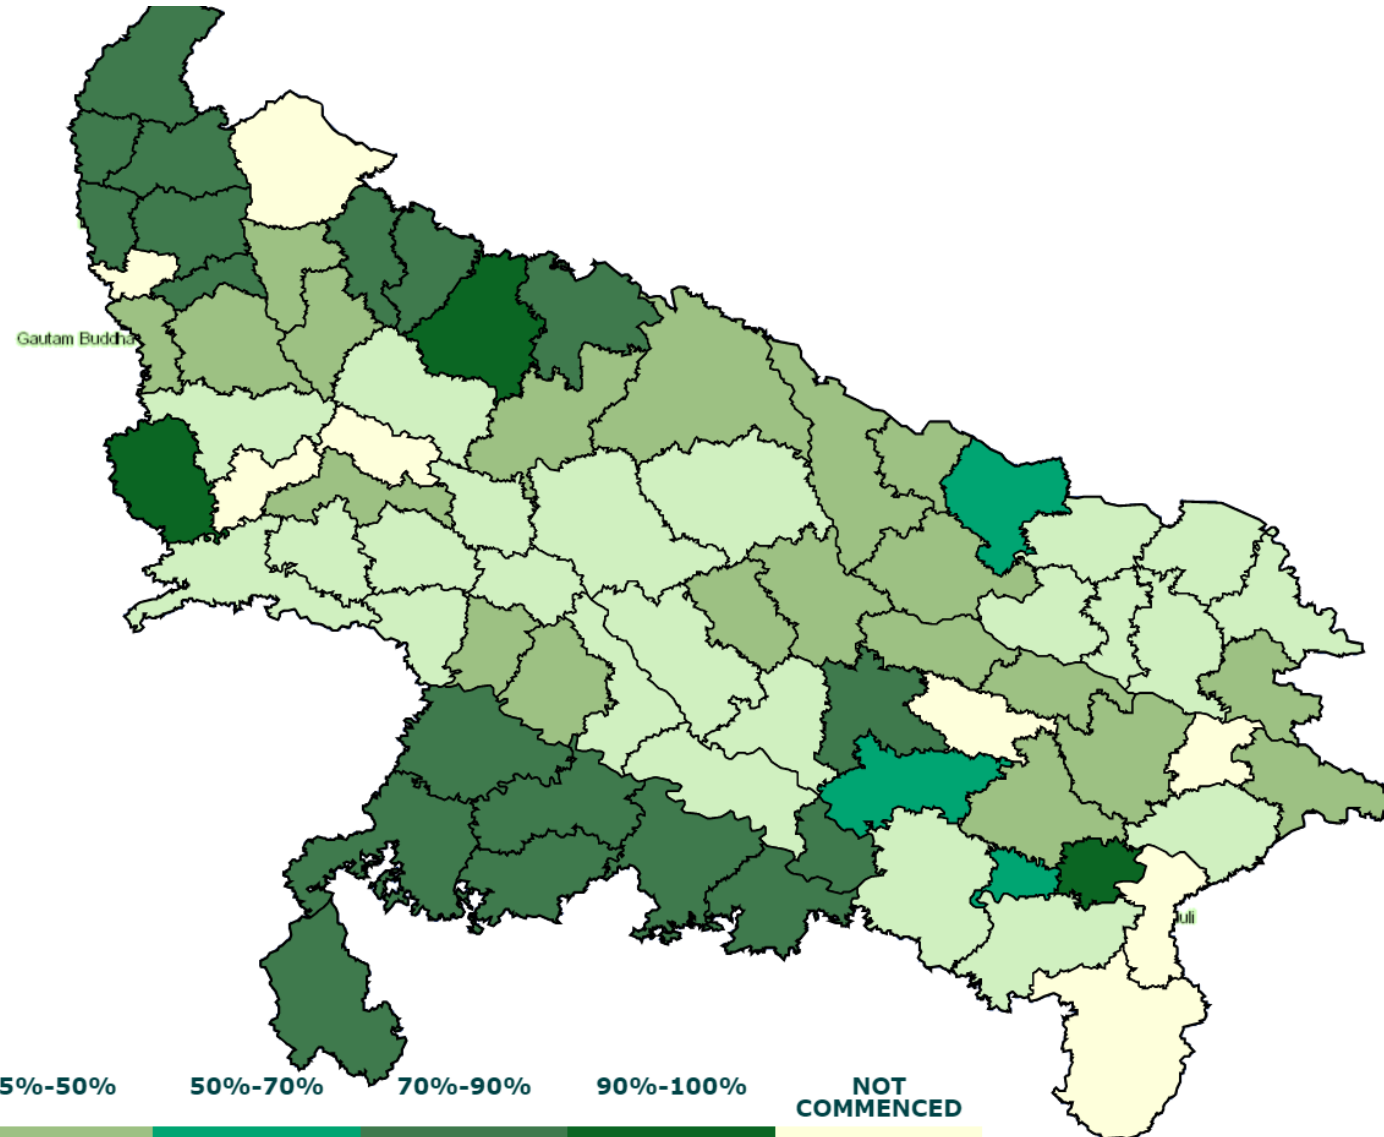

Portal Design with GIS powered by BharatMaps

Chart

Drone Flying Status ▾
UTTAR PRADESH ▾
Select Month ▾
2021 ▾