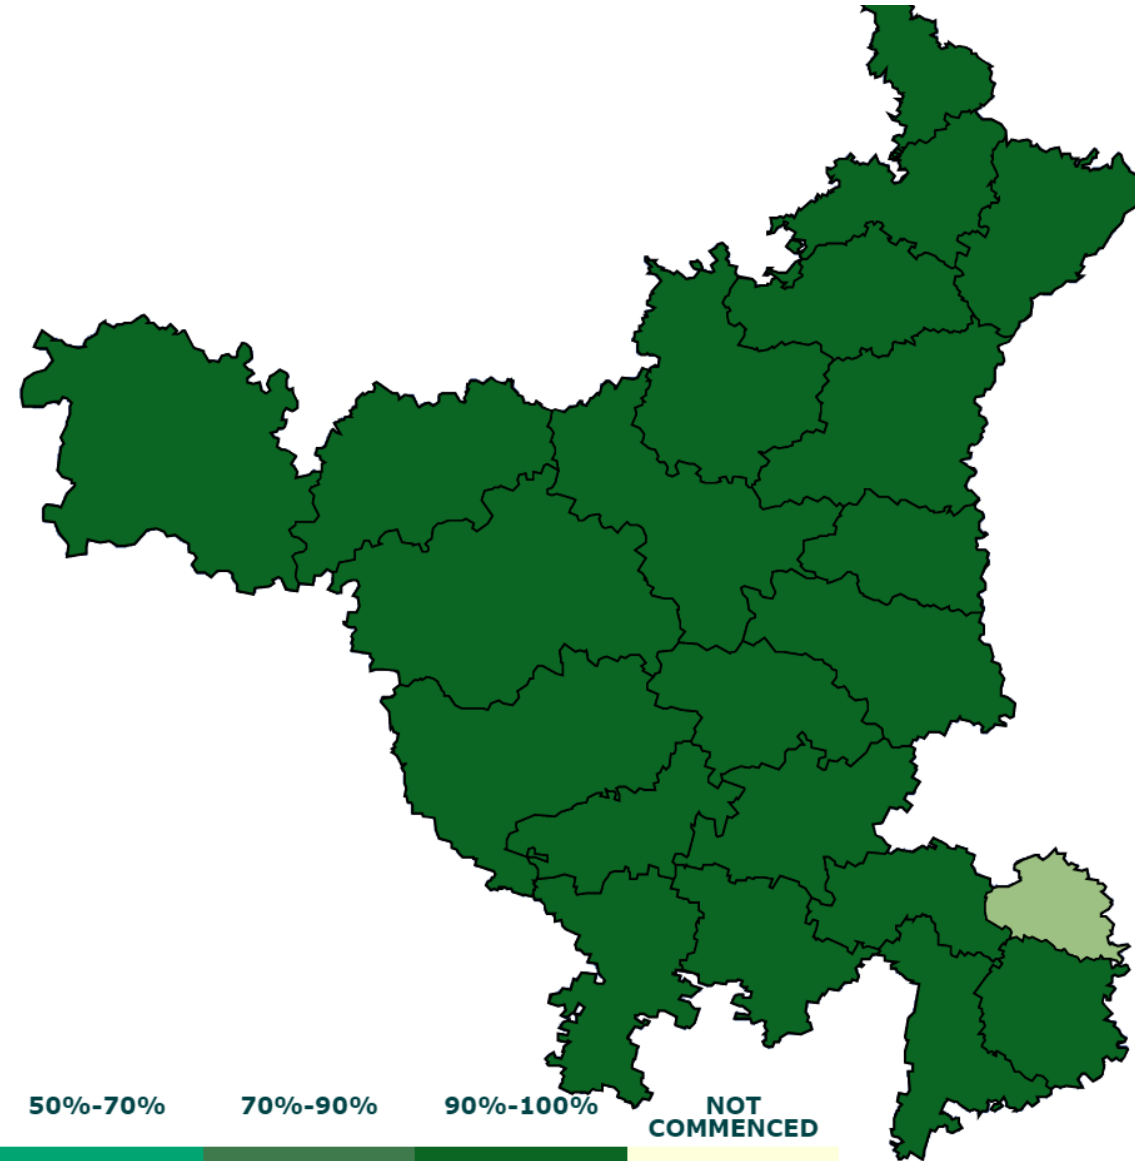

Portal Design with GIS powered by BharatMaps

Chart

Drone Flying Status ▾

HARYANA ▾

Select Month ▾

2021 ▾