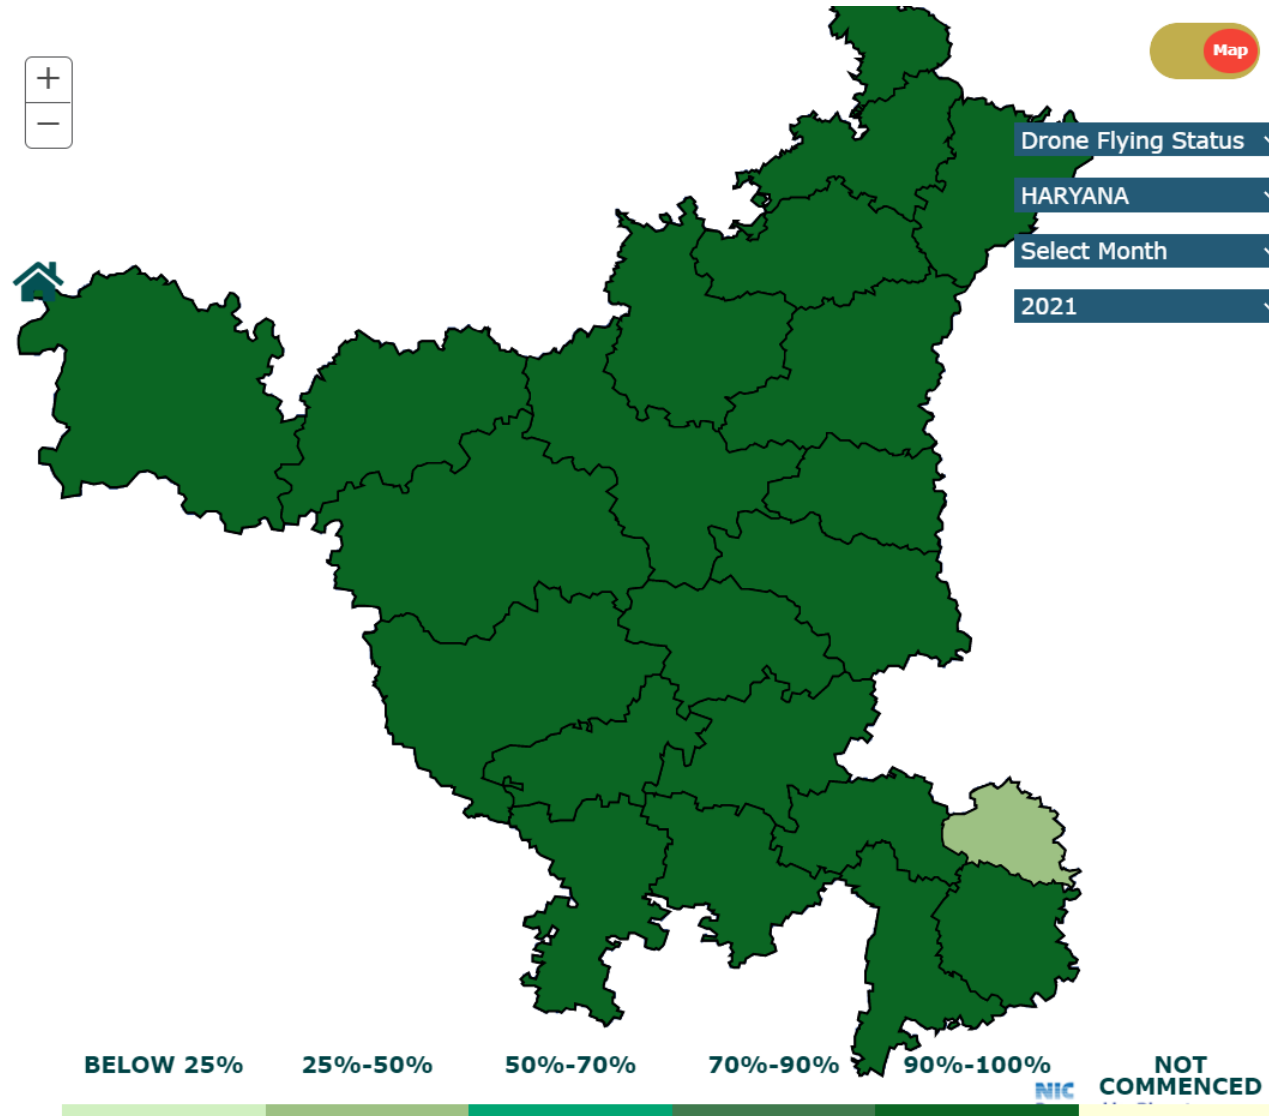

Portal Design with GIS powered by BharatMaps