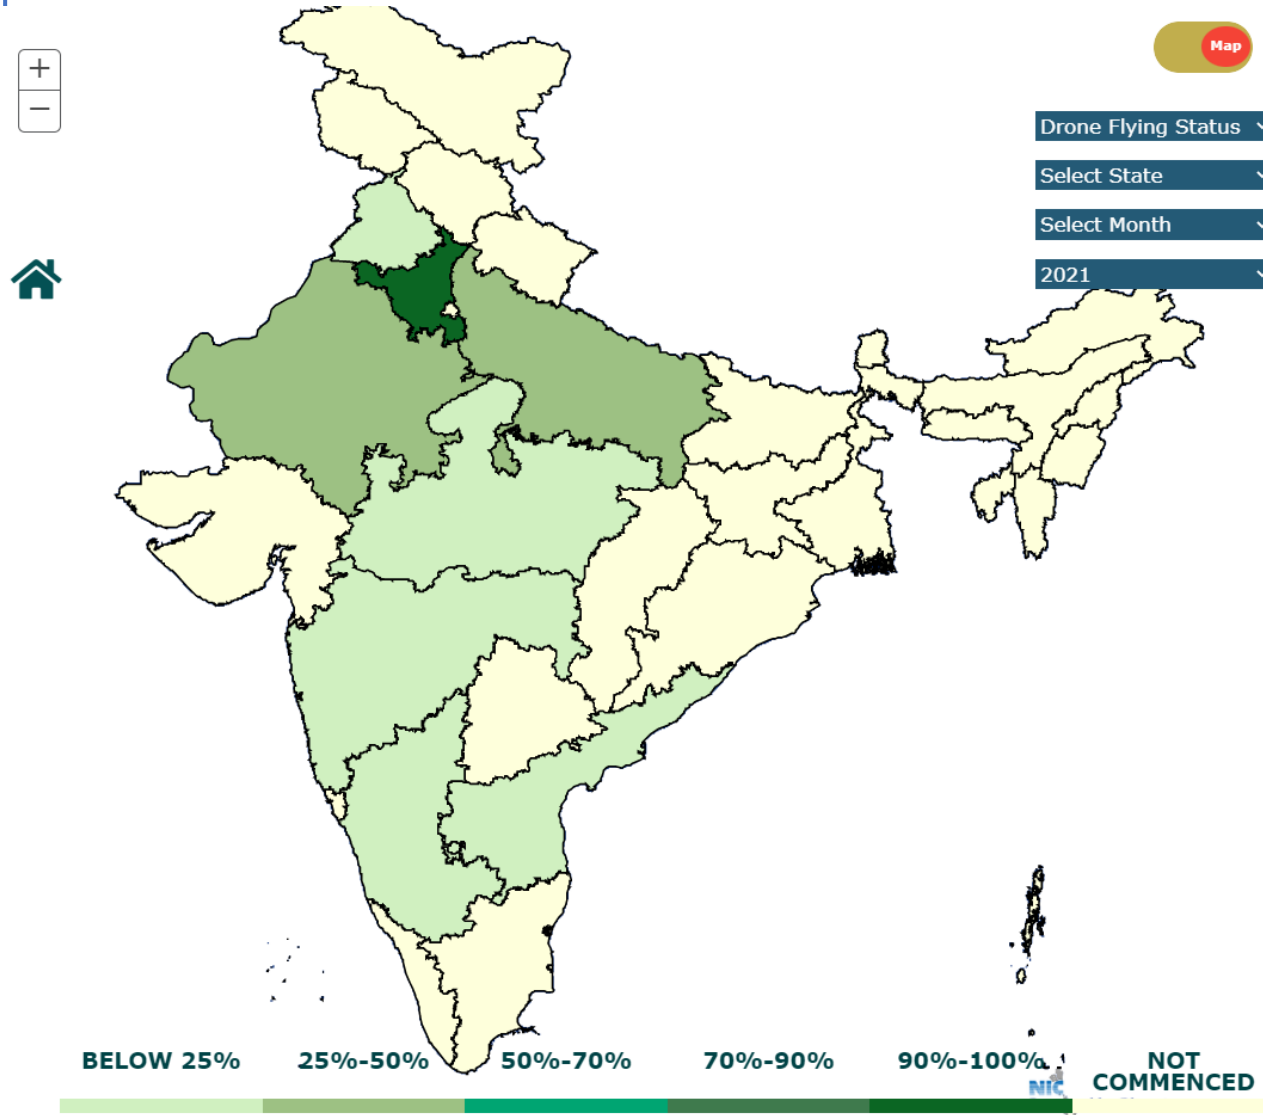

Portal Design with GIS powered by BharatMaps