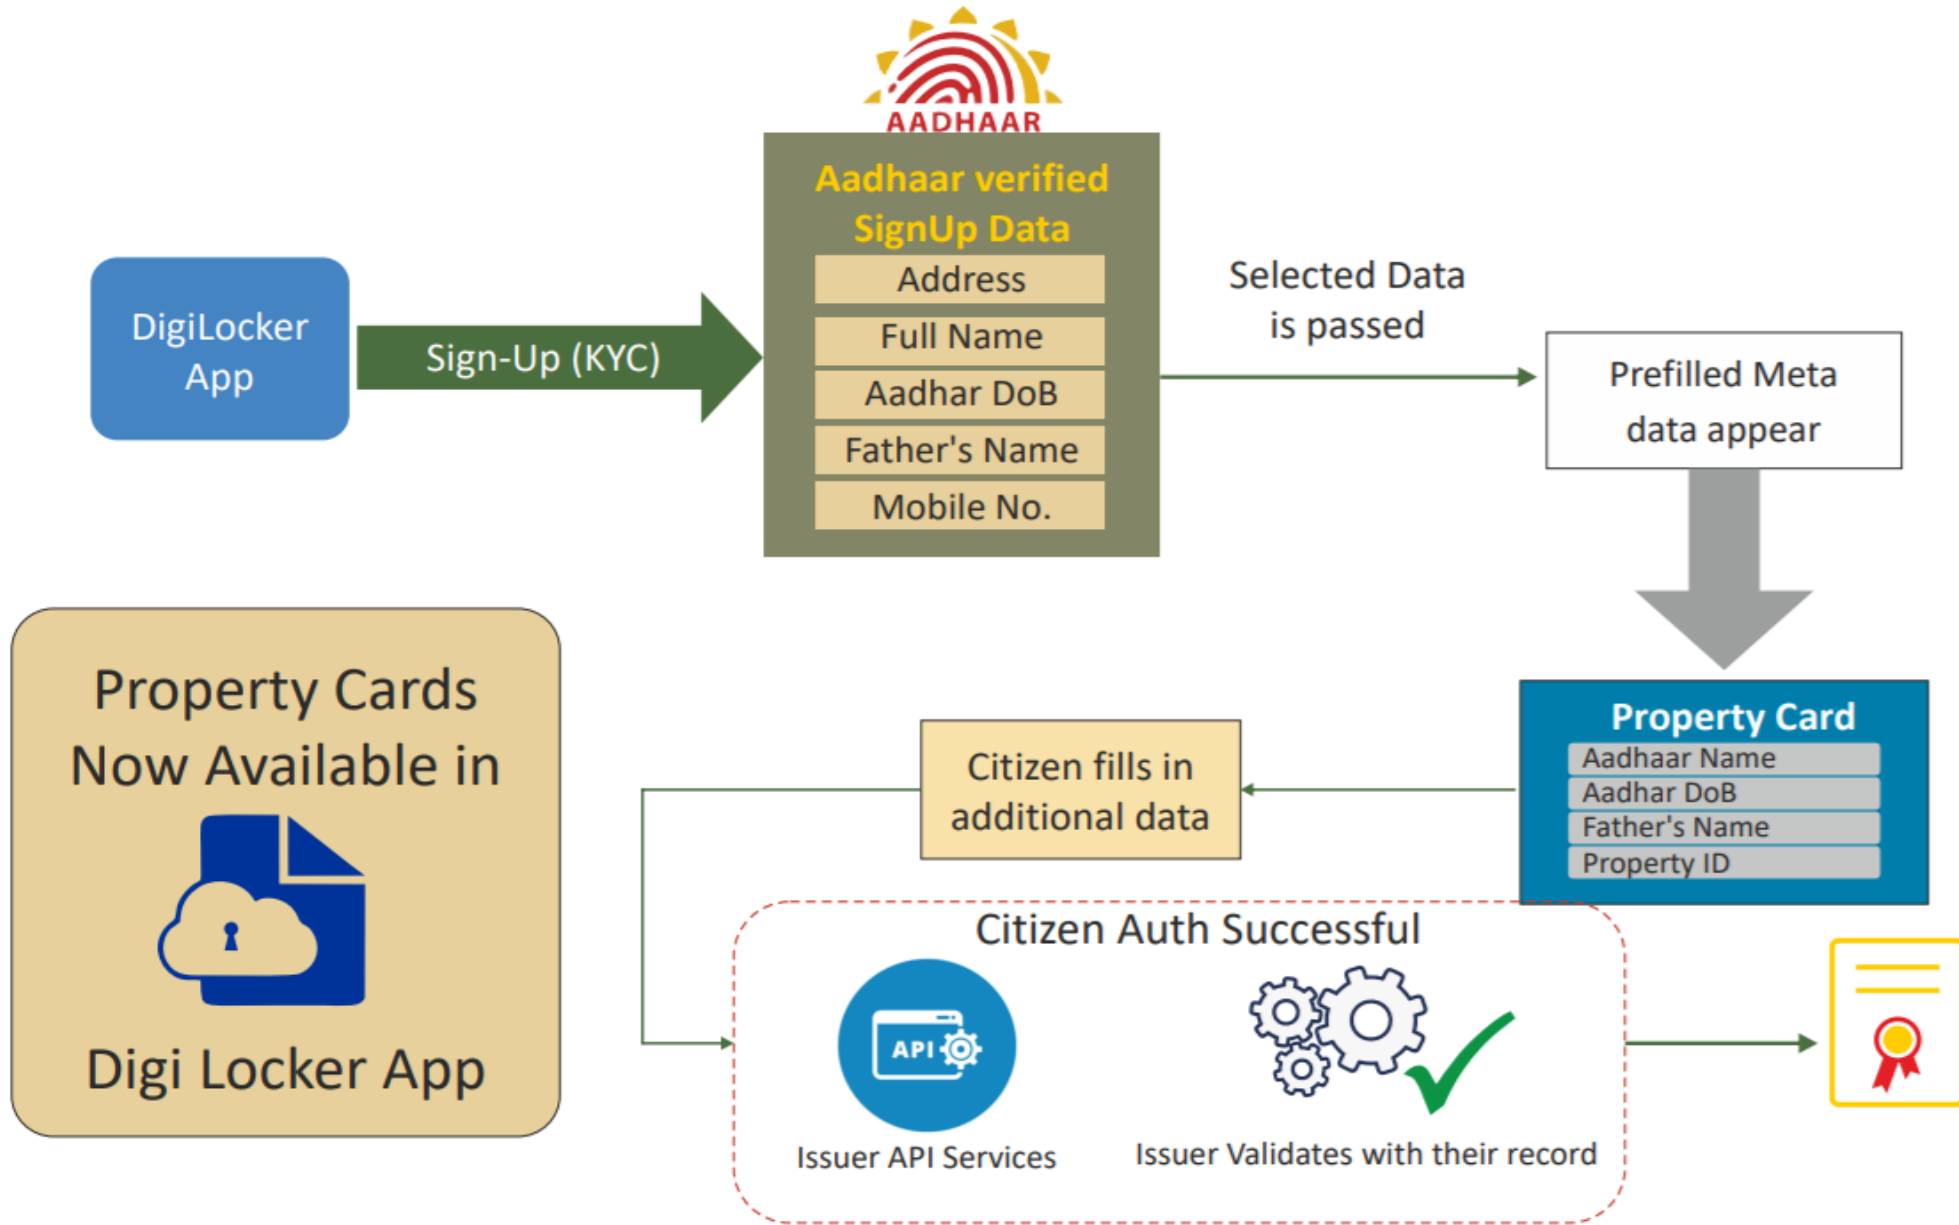

DigiLocker Integration