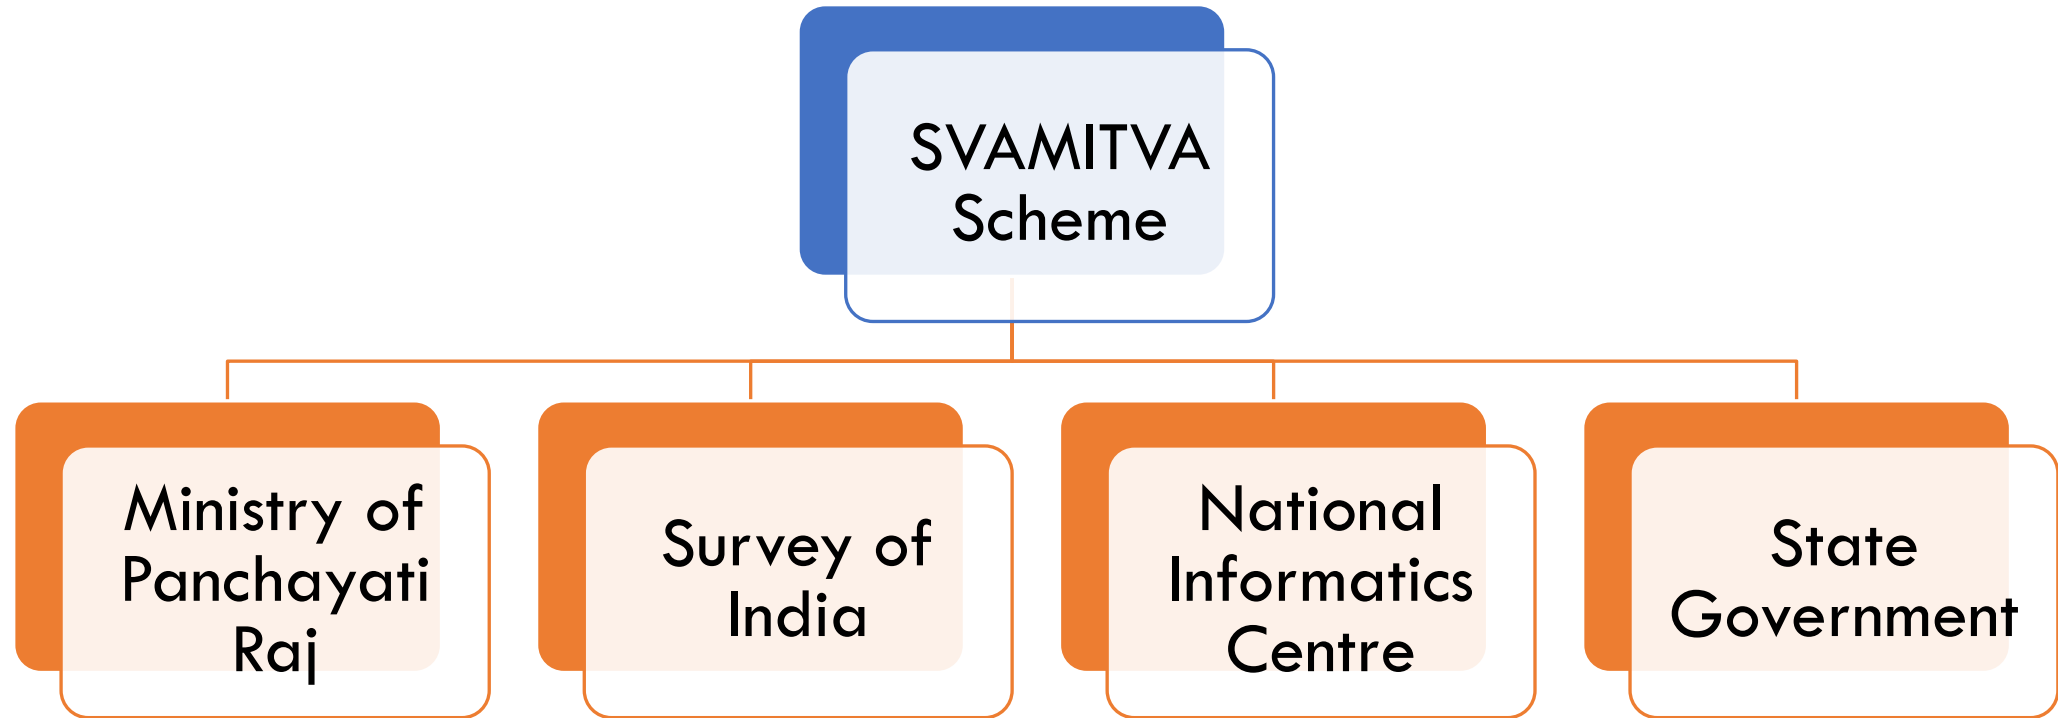

SVAMITVA Stakeholders